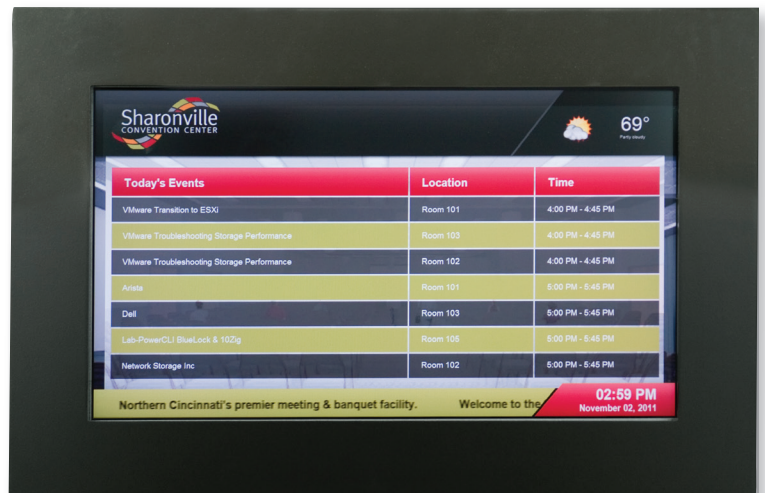

Dynamic Digital Signage and Interior Signage Solution for Convention Center

The Sharonville Convention Center is a multi-level convention that includes eight meeting rooms with 27,000 square feet of flexible space and state-of-the-art amenities to serves the needs of tradeshow, banquets and company meetings and events. As part of a recent expansion and renovation, Sharonville Convention Center added 19 meeting rooms and 65,000 square feet of flexible convention space, including 20,000 square feet of exhibition space and a new 15,000 square foot ballroom.

As part of the expansion and renovation, the wayfinding plan and architectural signage needed to be updated. Because ASI had provided architectural signage for the convention center in the past, the convention center turned to Kolar Design and ASI to deliver an updated wayfinding and signage solution.