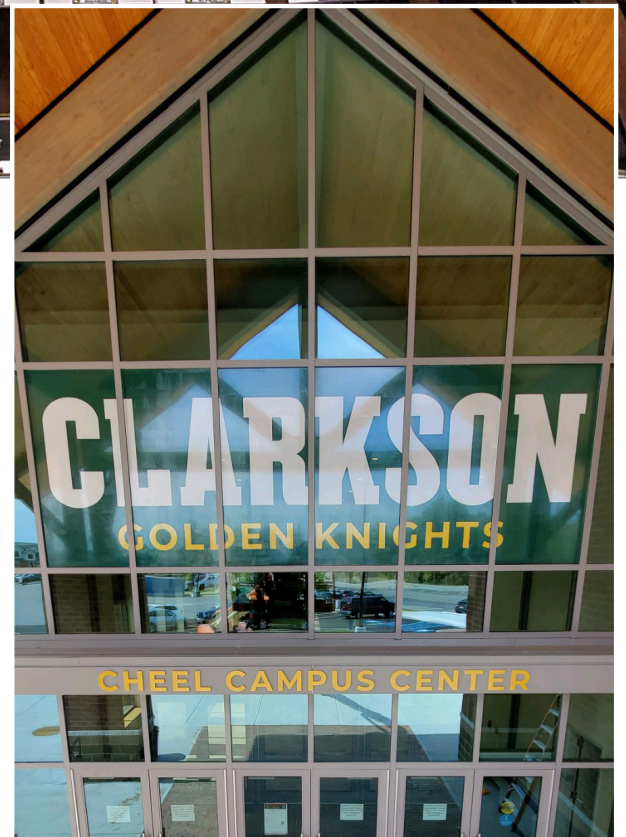

Cheel Campus Center

Modernizing the Golden Knight Facility & Brand

## Cheel Campus Center

Cheel Campus Center and Arena is the primary student center at Clarkson University and is home to the Golden Knights hockey program. Located in Northern New York, Clarkson University is a nationally recognized technical university with a strong hockey program. The Golden Knight hockey teams compete at the NCAA Division I level, while their other varsity teams play in Division III.

Clarkson University renovated and expanded the Cheel Campus Center and Arena. The facility was lacking in modern amenities and with the update brought expansion to food services for the students and visitors, a state-of-the-art training facility, locker rooms and a conference center.