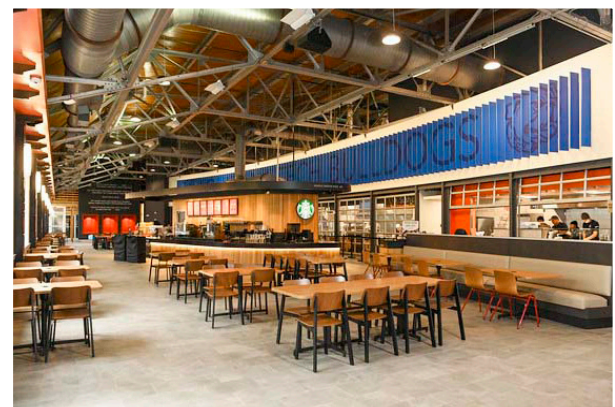

Tolliver Hall Dynamic Design-Build for Student Center

Tolliver Hall

Tolliver Hall at Louisiana Tech University serves as the heart of the campus, offering a wide array of essential services and amenities that cater to student needs. This Georgian-style building has been thoughtfully repurposed, and recently underwent a major renovation, breathing new life into its historic walls.

The renovation of Tolliver Hall, designed by Tipton Associates, included the addition of a magnificent lenticular branding wall, spanning nearly 110 feet. This impressive feature, meticulously designed, built, and installed by ASI, became an integral part of the hall's refreshed identity.

Complementing this branding wall, another area proudly showcases the University's Fight Song and Alma Mater through eye-catching dimensional letters. Through the collaboration between Tipton Associates and ASI, Tolliver Hall has been transformed into a welcoming and dynamic space that inspires and empowers students throughout their academic journey.