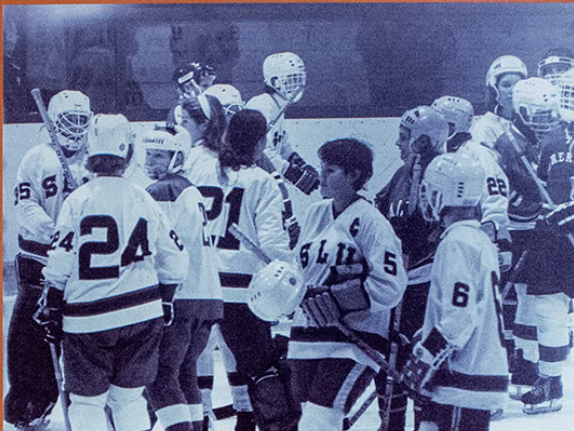

Service Offerings

- Consultation
- Design-Build
- Engineering
- Fabrication
- Installation

Product Applications

- LPS - Cut Aluminum Letters
- Aluminum Plaques Digitally Printed
- Sign Etch 1
- Digitally Printed Acrylic
- Digitally Printed Wallpaper
- Refurbished Bronze Plaque

Solution Partners

Photographs by Tara Freeman

About the Solution

ASI's goal was to combine historic elements of the arena with new designs while commemorating people and stories of the past.

When Appleton Arena was built, cast bronze plaques were used to recognize and honor events and people who made the space home. ASI was able to revitalize one of the prominent plaques that had become weathered over time.

The scope also included two prominent display walls. The "Legends of Appleton" wall celebrates those who have helped build the hockey tradition at St. Lawrence University. The main benefactor wall honors donors while showcasing key events of the past. The wall includes updateable team photos tying the past to the present.

ASI implemented signage that honors the past, compliments the donor program and promotes the school's brand into the future.

Women's hockey became a varsity sport in the 1979-1980 season. The program was elevated to NCAA Division I status in the 1997-1998 season. The 2001 women's team played in the championship game of the Inaugural NCAA Women's Division I Frozen Four.

The McGeough Family
in honor of
Coach Joe Marsh

Jim '71

**Charles
and
Joan Gun
Appleton Sto**