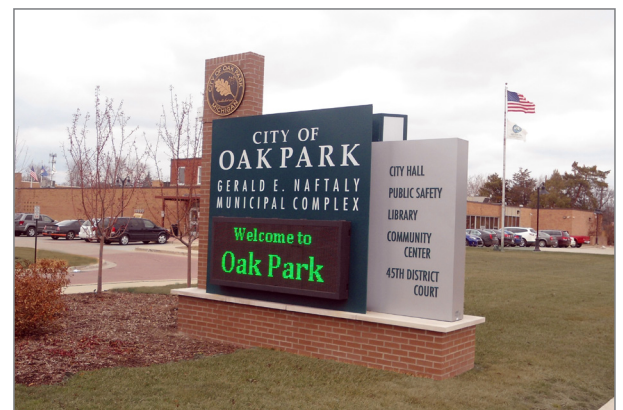

## Effective Wayfinding for Government Building

The City of Oak Park updated its footprint in Oak Park by reconfiguring its 43,000 square foot City Hall building, and making additions and renovations to the Public Safety building, Library, Community Center and Rothstein and Victoria parks.

All new and renovated structures needed an interior and exterior wayfinding and signage solution. The existing signage was antiquated and ineffective so the City decided to start the signage program with a clean sheet. The client also needed signage that dramatically welcome visitors to the City and communicate information and events to residents and visitors alike. The City requested bids for a design-build solution from qualified vendors and ASI was the successful bidder.