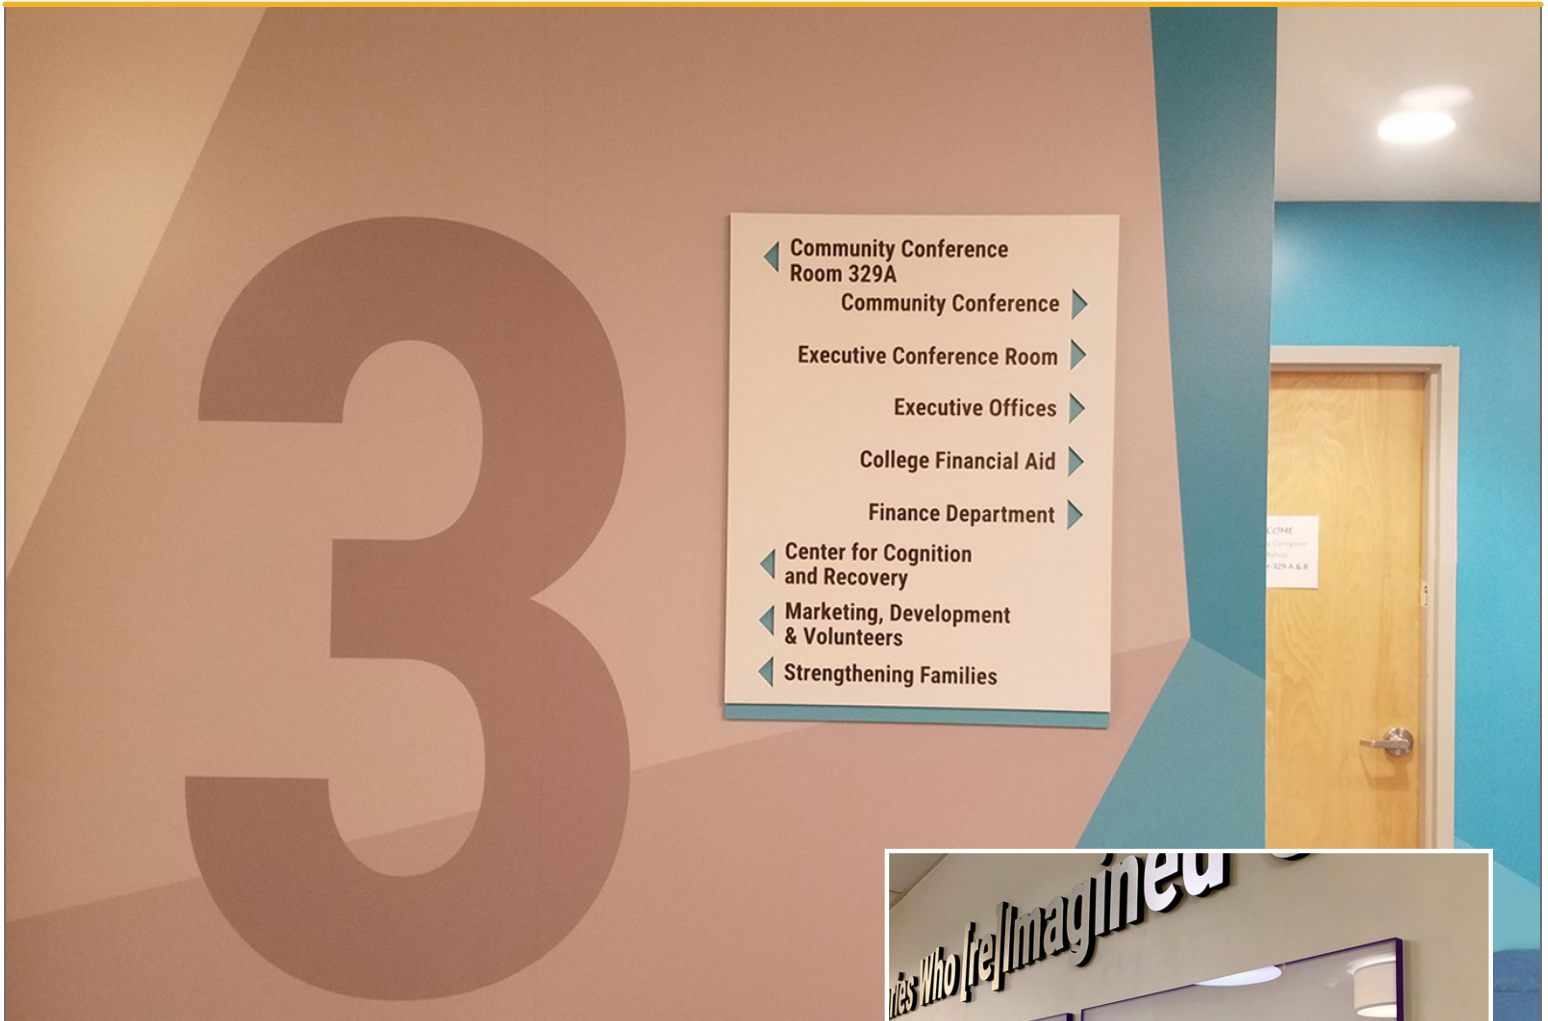

Jewish Family Service Association of Cleveland Energetic Signage for Non-Profit Agency

Jewish Family Service Association of Cleveland

The Jewish Family Service Association of Cleveland (JFSA) is a non-profit agency that helps individuals and families with solutions to face life's challenges with confidence, including services to adults with mental illness and intellectual disabilities or cognitive decline, older adults, individuals and families facing domestic violence, homelessness or financial hardships, teens and young adults.

About the Solution

The signage package consists of a variety of interior signs made of acrylic with the returns painted in the JFSA's vibrant brand colors.

Special details were included in the design such as office nameplates attached magnetically for future updates. Directional signage included routed-out graphics, revealing a second layer of acrylic painted to match the returns.

The donor recognition wall proudly honors those who help sustain the mission of the Jewish Family Service Association. Different colors represent the financial contribution made and play off of the glass flames and bar provided by the client.

The new signage package honors donors, brands the space and creates an energetic office environment for the Jewish Family Service Association of Cleveland's important work.